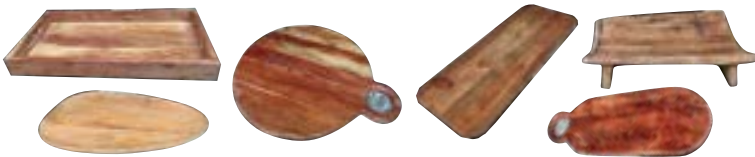

soup bowls

salad bowls

FRENCH WHITE
SALAD BOWLS
R20.00ex vat

platters

ASSORTED WOODEN
R20.00ex vat